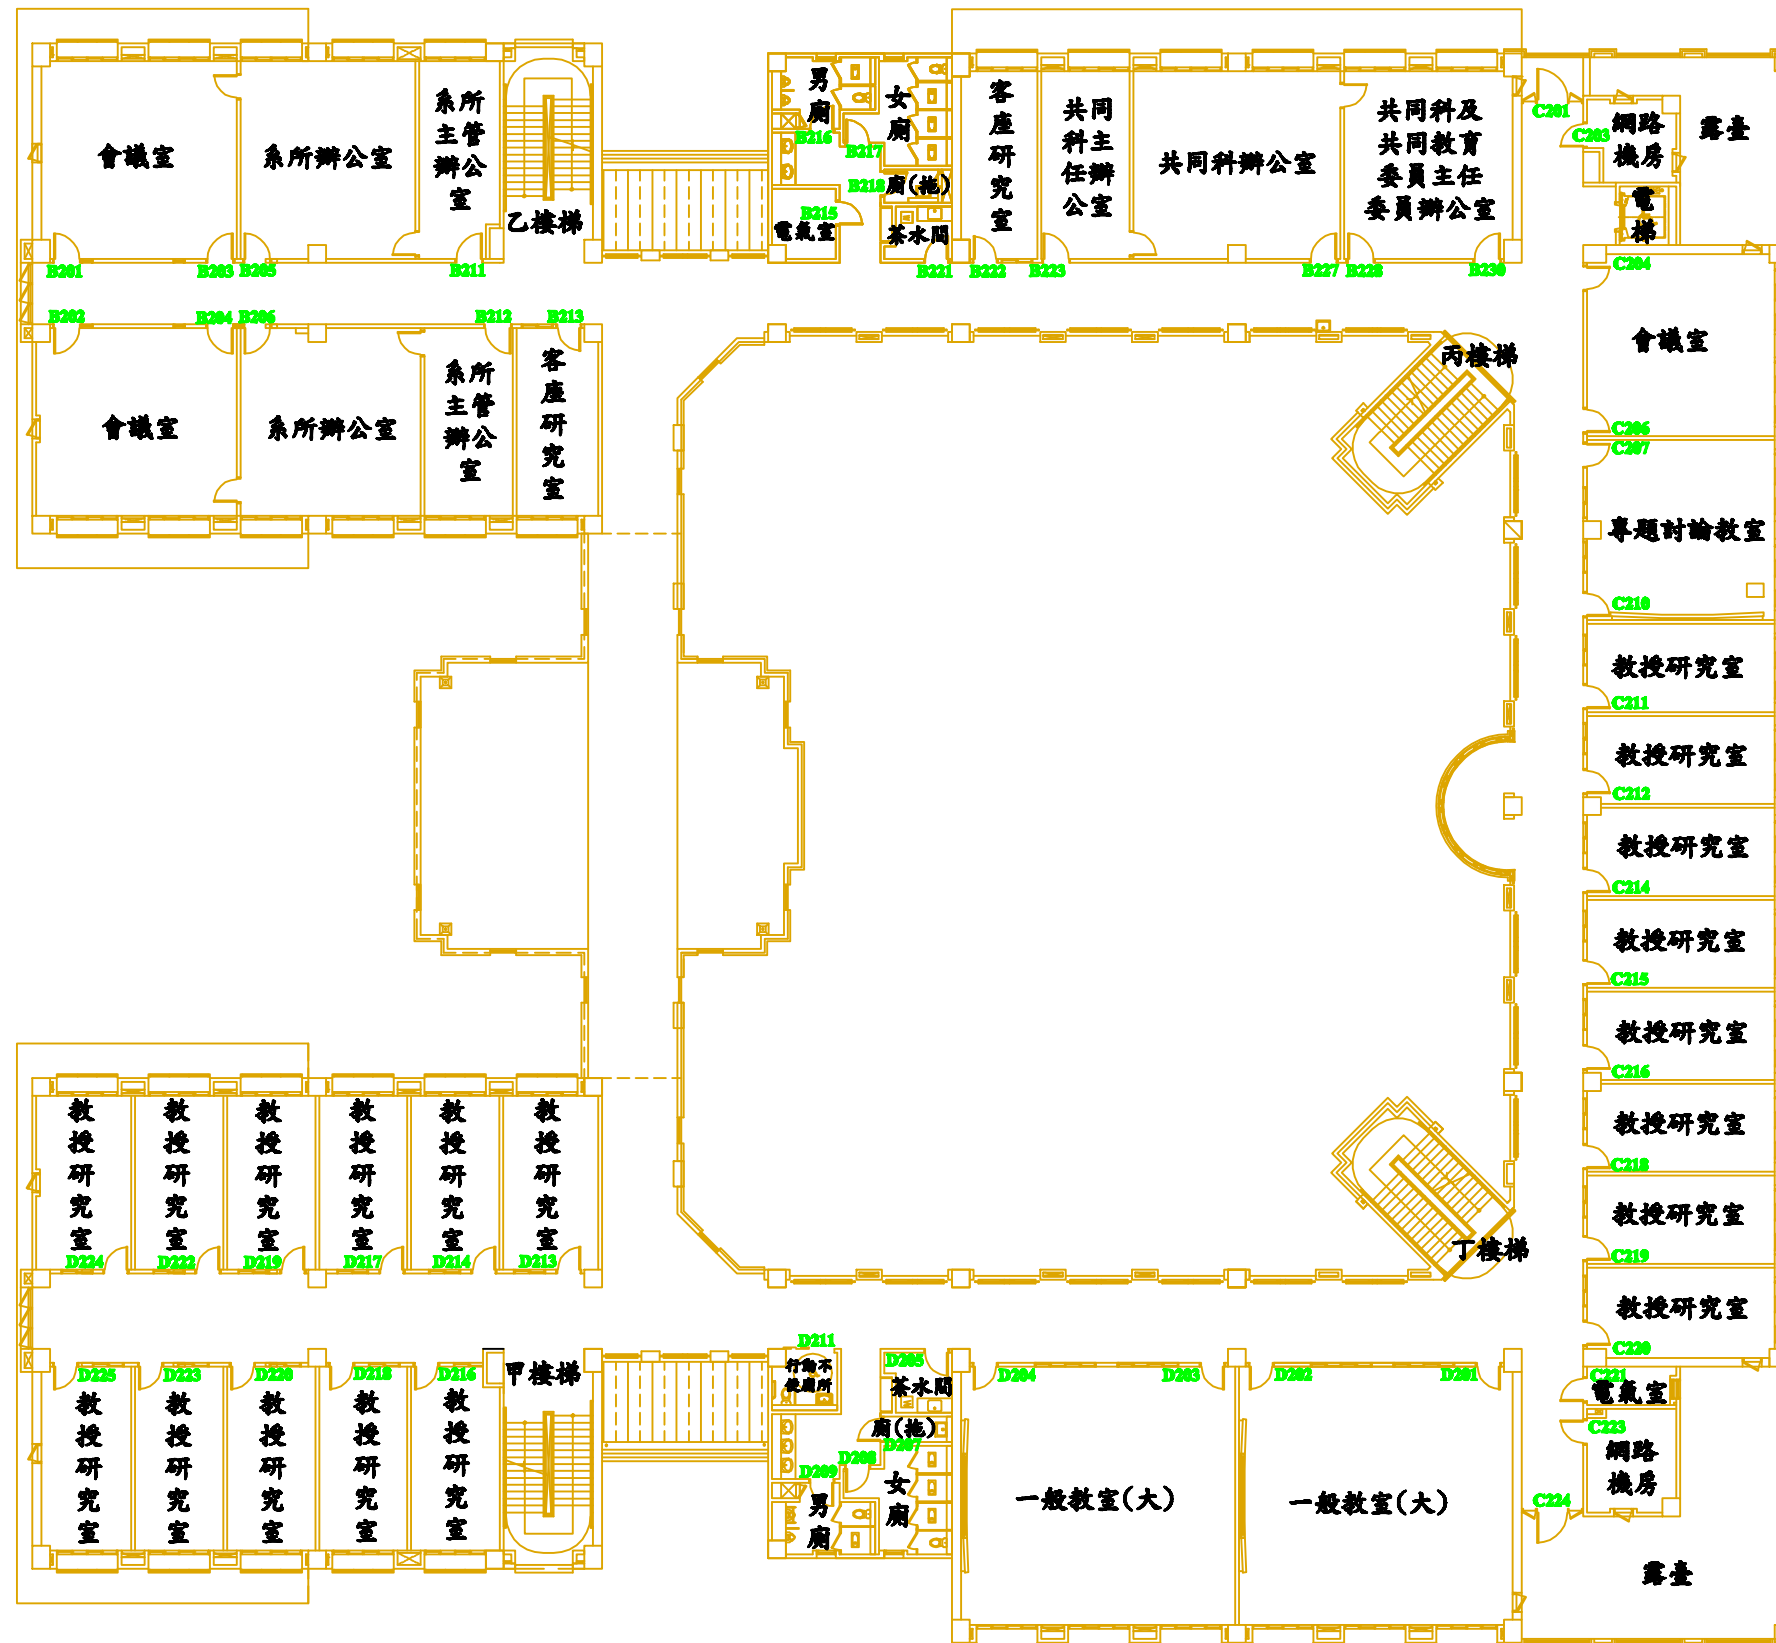

人文社會科學學院二館大樓壹樓平面圖

College of Humanities and Social Sciences Building II 1Story Floor Plan

人文社會科學學院二館大樓貳樓平面圖
College of Humanities and Social Sciences Building II 2Story Floor Plan

人文社會科學學院二館大樓叁樓平面圖
College of Humanities and Social Sciences Building II 3Story Floor Plan